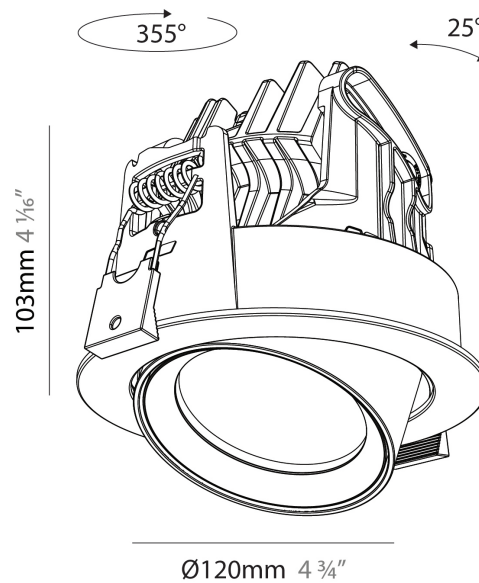

GENERAL

Series: Centriq
Subseries: Centriq Round Adjustable
Partner: Prolicht
Division: Architectural
Installation: Recessed
Product Type: Downlight
Mounting Location: Ceiling
Light Distribution: Adjustable / Downlight

PHYSICAL

Aperture Sizes - Downlights: 2"
Shape: Cylinder
Diameter (mm): 120
Diameter (in): 4 ¾
Height (mm): 103
Height (in): 4 ⅙
Min. Recessing Depth (mm): 120
Min. Recessing Depth (in): 4 ¾
Weight (kg): 0.651
Diffuser: Lens Pack - No Lens / Opal / Linear Spread Lens / Honeycomb / Spread Lens
Fixture Finish: SSR / BKV / CWI / CRY / HAB / UFT / ITA / RUA / FTG / MYG / LOD / PUS / FRO / FUP / KIA / POP / BLS / SPG / MEY / GOH / CHC / COM / ABZ / JAG / OBR / MOS / ROR
Fixture Material: Aluminum
Cut-out Measurements: Dia. 112mm / 4 7/16"

ELECTRICAL

Lamp Type: LED (Zhaga Standard)
Input Wattage (W): 27.4
Total Output Wattage (W): 24.6
Dimming: Dali Dimming
Driver Included: No
Driver Location: Recessed Housing
Driver Type: Constant Current - Universal
Driver Class: Class 2
Input Voltage (V): 120 - 277
Constant Current (MA): 700

LED

Color Temperature (°K): 2700-6500 Tunable White
Max. Delivered Lumen (lm): Max 2403
Nominal Lumen (lm): 2827
CRI: >90 CRI
Lamp Life (hrs): 50000

OPTICAL

Reflector°: 24 / 34 / 54
Adjustability: Rotational 350°; Tilt 90°

RATINGS AND CERTIFICATIONS

Certified By: Certified for North American Standards
IP rating: IP20