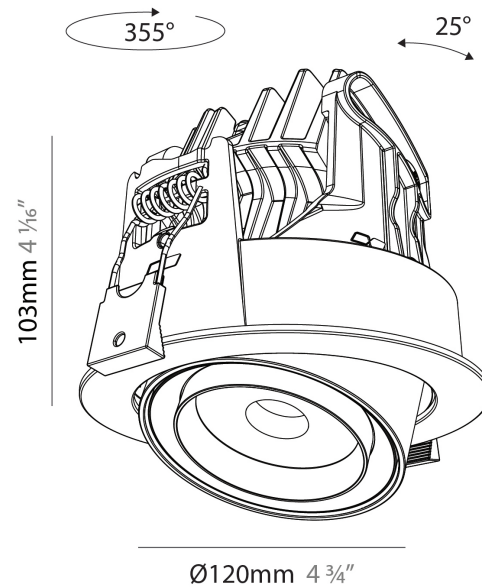

GENERAL

Series: Centriq
Subseries: Centriq Round Flex Adjustable
Partner: Prolicht
Division: Architectural
Installation: Recessed
Product Type: Downlight
Mounting Location: Ceiling
Light Distribution: Adjustable / Downlight

PHYSICAL

Aperture Sizes - Downlights: 2"
Shape: Cylinder
Diameter (mm): 120
Diameter (in): 4 ¾
Height (mm): 105
Height (in): 4 ⅞
Min. Recessing Depth (mm): 120
Min. Recessing Depth (in): 4 ¾
Weight (kg): 0.666
Fixture Finish: [SSR / BKV / CWI / CRY / HAB / UFT / ITA / RUA / FTG / MYG / LOD / PUS / FRO / FUP / KIA / POP / BLS / SPG / MEY / GOH / CHC / COM / ABZ / JAG / OBR / MOS / ROR](#)
Fixture Material: Aluminum
Cut-out Measurements: Dia. 112mm / 4 7/16"

ELECTRICAL

Lamp Type: LED (Zhaga Standard)
Input Wattage (W): 8.2
Total Output Wattage (W): 7.3
Dimming: Dali Dimming
Driver Included: No
Driver Location: Recessed Housing
Driver Type: Constant Current - Universal
Driver Class: Class 2
Input Voltage (V): 120 - 277
Constant Current (MA): 200

LED

Color Temperature (°K): 2700-6500 Tunable White
Max. Delivered Lumen (lm): 391 - 451
Nominal Lumen (lm): 576 - 664
CRI: >90 CRI
Lamp Life (hrs): 50000

OPTICAL

Beam Angle: [14 - 46](#)
Adjustability: Rotational 350° / Tilt 25°

RATINGS AND CERTIFICATIONS

Certified By: CSA Certified to UL and CSA Standards
IP rating: IP20